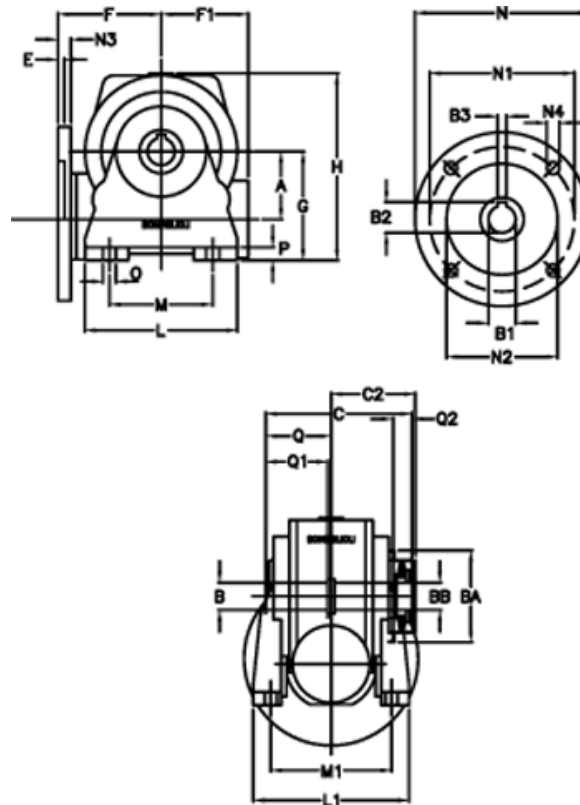

Data Sheet

Article number: 390204901412836

Description: Worm Gear with Torque Limiter
VF 49-L2-N-14 P71B14

Measures

a = 49.50	C2 = 63,5	L1 = 124	O = 8.5
B = 25	Description = VF 49N-xx-71B14	m = 63	P = 12
B1 E7 = 14	E = 3.0	M1 = 98.5	Q = 51.0
B2 = 16.3	F = 70	N = 105	Q1 = 41
B3 H9 = 5	F1 = 63	N1 = 85	Q2 = 15
BA = 63	g = 82	N2 = 70	
BB H7 = 14	H = 138.0	N3 = 10.5	
C = 105	L = 110	N4 = 6,5	